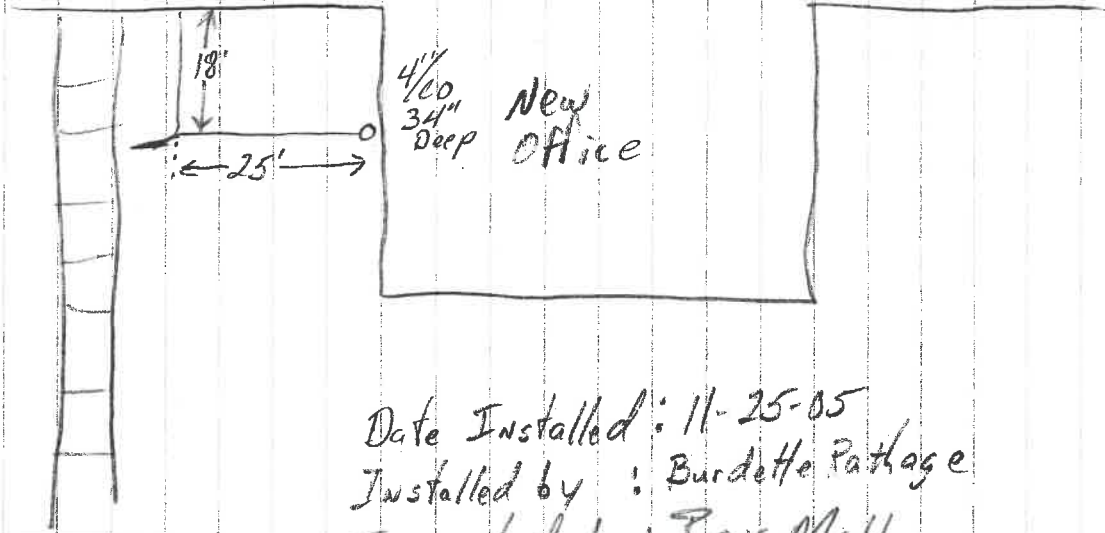

Midwest Wood Trim

Date Installed: 11-25-05
Installed by: Burdette Rathage
Inspected by: Rex Moll